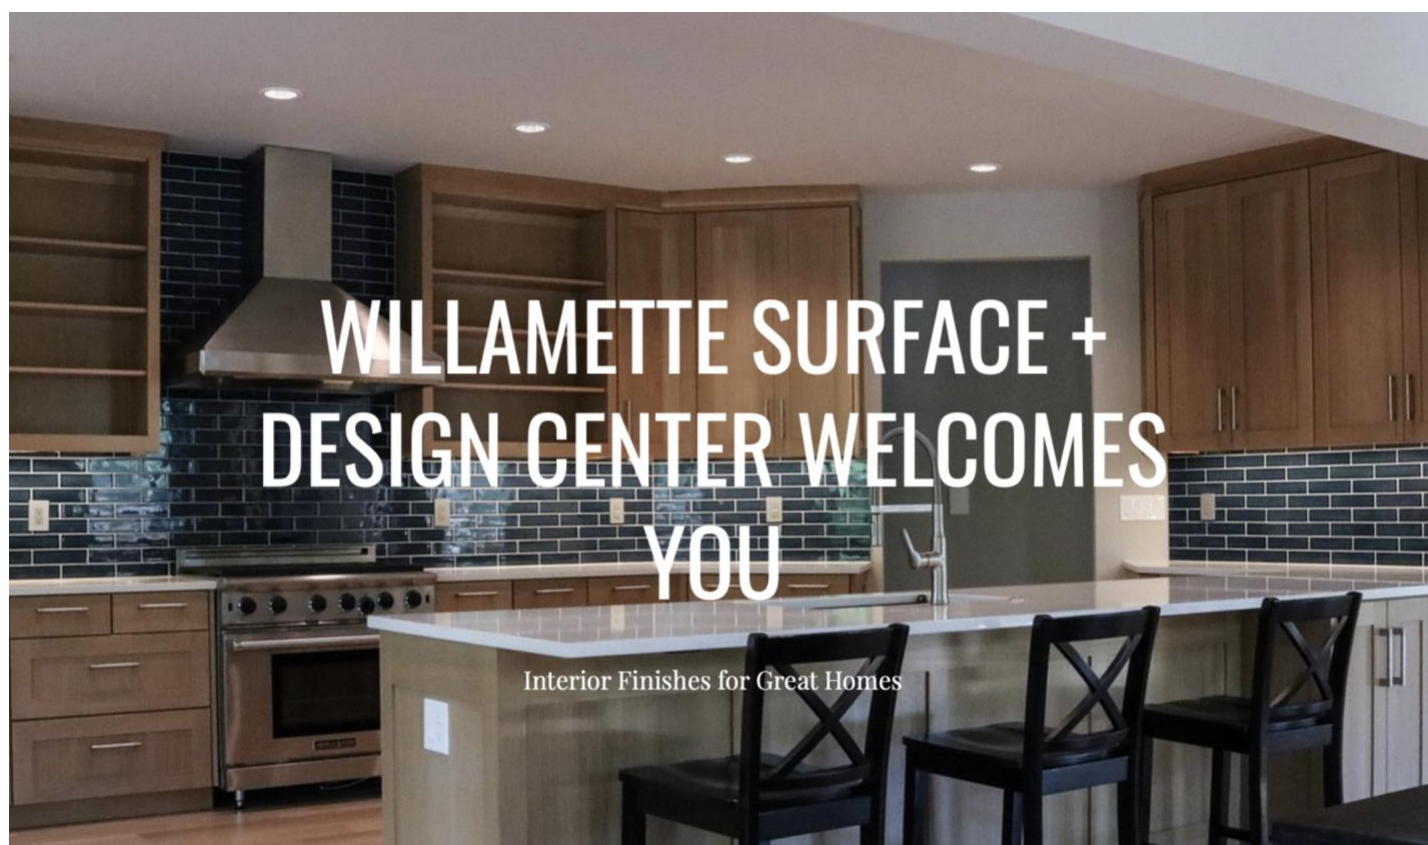

Nathan Dunithan: Willamette Surface + Design Center

Offer good to the end of 2020 and only at

Willamette Surface + Design Center

www.willamettesurface.com

1877 Willamette Falls Dr. West Linn, OR 97068

Mon - Sat, 10:00 - 6:00

971-373-9732